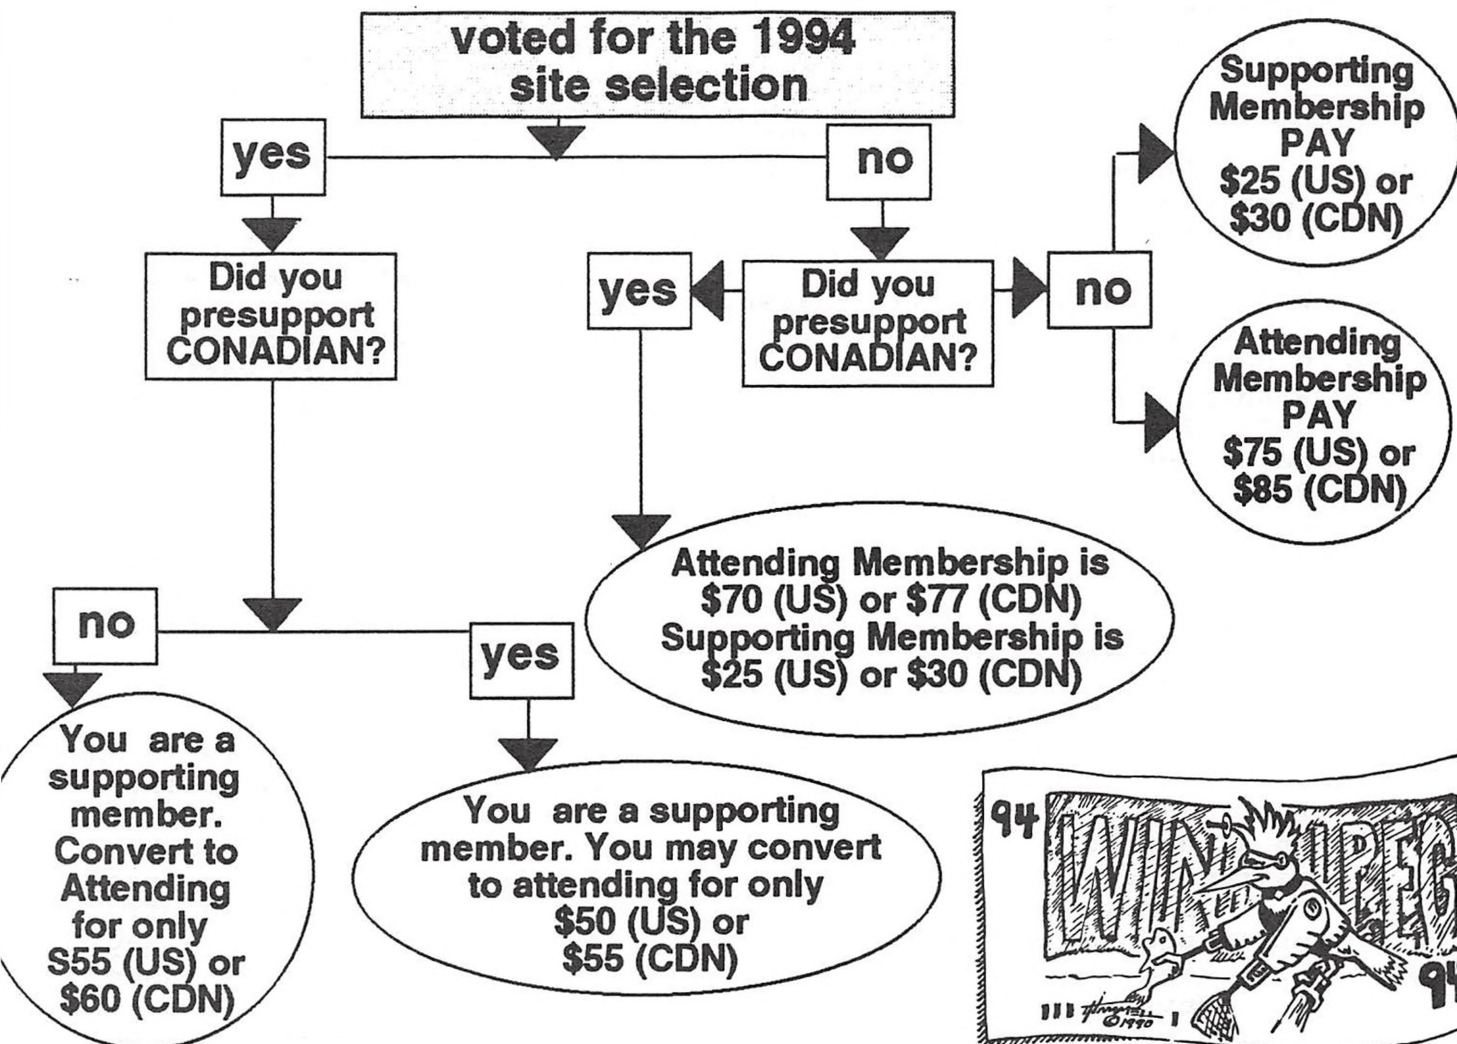

-MEMBERSHIP RATES-

THESE RATES EFFECTIVE MAR 31/92 THROUGH DEC 31/92

CHILDREN 12 & UNDER*
*(as of Sept 1, 1994)
May purchase a **REDUCED** membership which does **NOT** permit them to nominate or vote for HUGOs or SITE SELECTION.
$30 (US), or $35 (CDN).***

** Children must be under Adult supervision during the Convention. This may include a "Children's Supervised Programming" portion of the convention. Volunteers welcome!!!

SEND ALL INQUIRIES & MEMBER REGISTRATIONS TO:

CONADIAN
POB 2430
Wpg., MB
R3C 4A7
CANADA

Inanimate Object**
--(NOT obligatory)--

** You may purchase a **REDUCED** membership for your favorite fuzzy toy. It does **NOT** permit them to nominate or vote for HUGOs or SITE SELECTION, but does include P.R.s and a Badge, for $25 (US), or $30 (CDN). Profits will be donated to the Humane Society. These are not transferable to Animate Objects, but may be passed amongst your fuzzies freely.